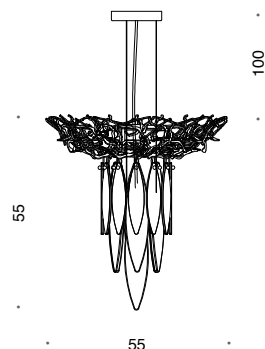

596/4+1

4 x G9
MAX 33W
+ 1 LED x 2W
160 lumen
2800 K

D

596/8+1PF

8 x G9
MAX 33W
+ 1 LED x 2W
160 lumen
2800 K

D